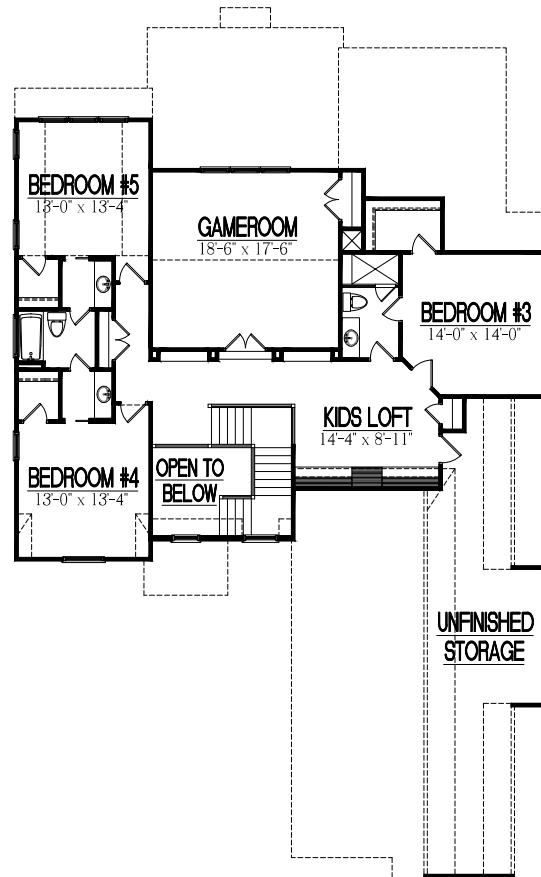

LOT 2 COLLINGSWOOD

First Floor

Second Floor

TEMPORARY BROCHURE ONLY. MAY NOT REFLECT ACTUAL CHARACTERISTICS OF FINISHED HOME. FLOOR PLANS ARE SHOWN ONLY FOR DISPLAY PURPOSES. WINDOW SIZES AND LOCATIONS, ROOM SIZES, AND DIMENSIONS ARE APPROXIMATE AND MAY VARY. PRICES AND FEATURES SUBJECT TO CHANGE WITHOUT NOTICE. PLEASE CONSULT SALES COUNSELOR FOR DESIGN UPDATES.

FRAZIER HOME DESIGN, LLC.

www.frazierhomedesign.com

900 RIDGEFIELD DR. SUITE 170
 RALEIGH, NC 27609
 O: (919)-424-7245

FLOOR AREA:

FIRST FLOOR HTD. =	2443 S.F.
SECOND FLOOR HTD. =	1572 S.F.
TOTAL HEATED AREA =	4015 S.F.