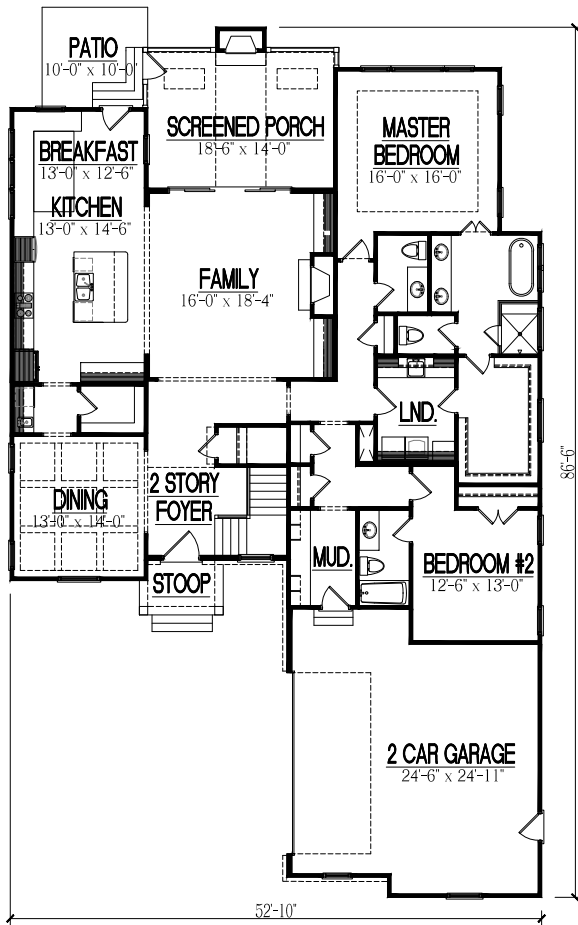

LOT 2 COLLINGSWOOD

First Floor

Second Floor

TEMPORARY BROCHURE ONLY. MAY NOT REFLECT ACTUAL CHARACTERISTICS OF FINISHED HOME. FLOOR PLANS ARE SHOWN ONLY FOR DISPLAY PURPOSES. WINDOW SIZES AND LOCATIONS, ROOM SIZES, AND DIMENSIONS ARE APPROXIMATE AND MAY VARY. PRICES AND FEATURES SUBJECT TO CHANGE WITHOUT NOTICE. PLEASE CONSULT SALES COUNSELOR FOR DESIGN UPDATES.

FRAZIER HOME DESIGN, LLC.

www.frazierhomedesign.com

900 RIDGEFIELD DR. SUITE 170
 RALEIGH, NC 27609
 O: (919)-424-7245

FLOOR AREA:

FIRST FLOOR HTD. =	2443 S.F.
SECOND FLOOR HTD. =	1572 S.F.
TOTAL HEATED AREA =	4015 S.F.